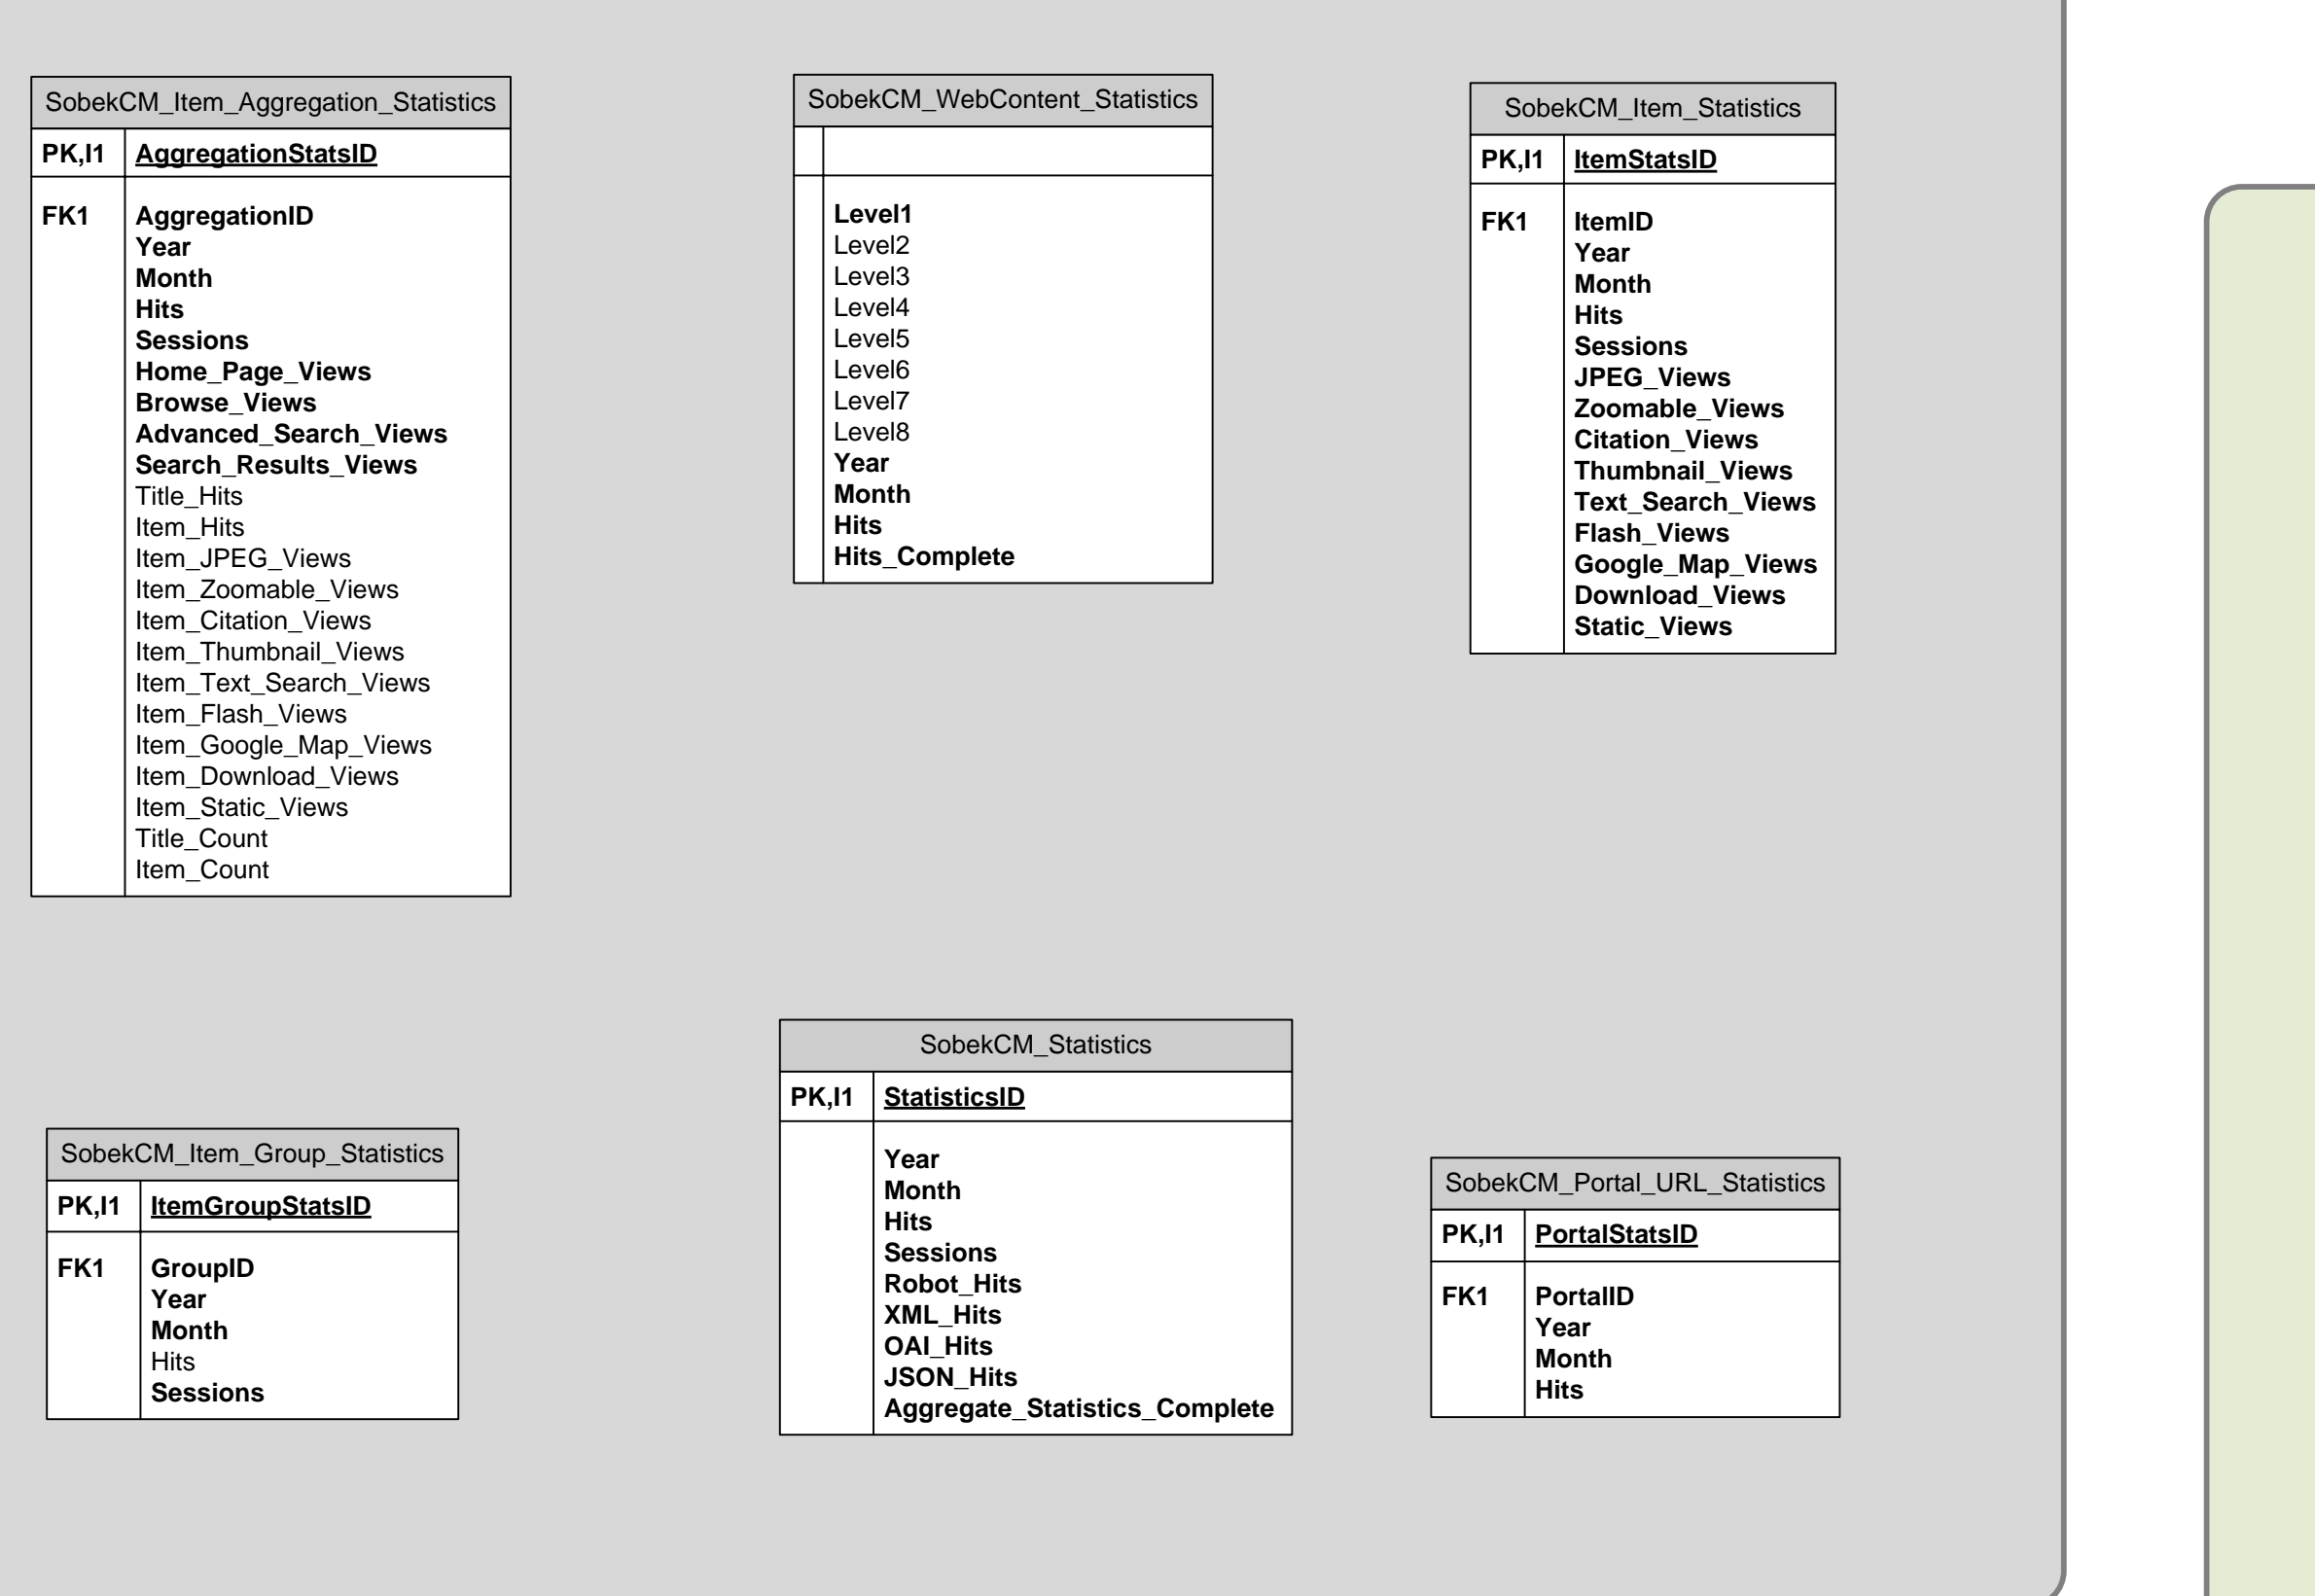

USAGE STATISTICS